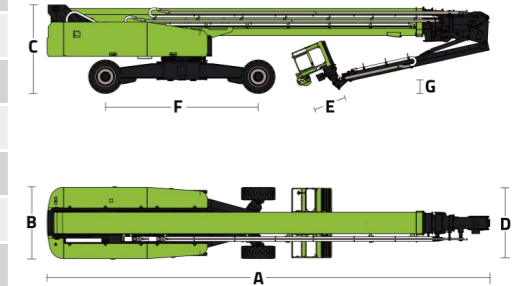

ACCESS WITH ZOOMLION GREEN

Phone: 0086(731)-88353692
E-mail: awp@zoomlion.com

Add: 701 Xulong Nan Lu, Xiangjiang New District, Changsha Hunan, China
Web: www.zoomlion-access.com

ZOOMLION

Model	ZT58J	
	Metric	Imperial
Size		
Work Height	58.8m	192ft 11in
Platform Height	56.8m	186ft 4in
Horizontal Outreach	25.5m	83ft 8in
A - Stowed Length	14.4m	47ft 3in
B - Stowed Width	2.5m	8ft 2in
C - Stowed Height	3.06m	10ft
D - Platform Length	2.44m	8ft
E - Platform Width	0.91m	3ft
F - Wheelbase	5.357/4.69m	17ft 7in/15ft 5in
Tread	2.5/5.15m	8ft 2in/16ft 11in
G - Ground Clearance	0.40m	1ft 4in
Performance		
Platform Capacity (Unrestricted/Restricted)	300/454kg	660/1000lb
Drive Speed (Stowed)	4.5km/h	2.8mph
Gradeability	45%(24°)	
Turning Radius (Inside)	6.79/2.57m	22ft 3in/8ft 5in
Turning Radius (Outside)	8.43/6.39m	27ft 8in/20ft 12in
Turntable Swing	360° continuous	
Platform Rotation	±90°	
Tail Swing	2.25m	7ft 5in
Jib (Range of Articulation)	125°(-55°~70°)	
Max. Wind Speed	12.5m/s	28mph
Power		
Engine	Cummins F3.8(Stage V) Cummins F4.5 (Stage IV) Cummins QSF3.8(StageIII)	
Fuel Tank Capacity	200L	52.8gal
Control Voltage	12V DC	
Hydraulic Tank Capacity	400L	105gal
Drive Mode	4WD	
Steering Mode	Four wheels/Front wheel/Crab	
Tire		
Type	Foam-filled Tires	
Weight		
Gross	29600kg	65256lb