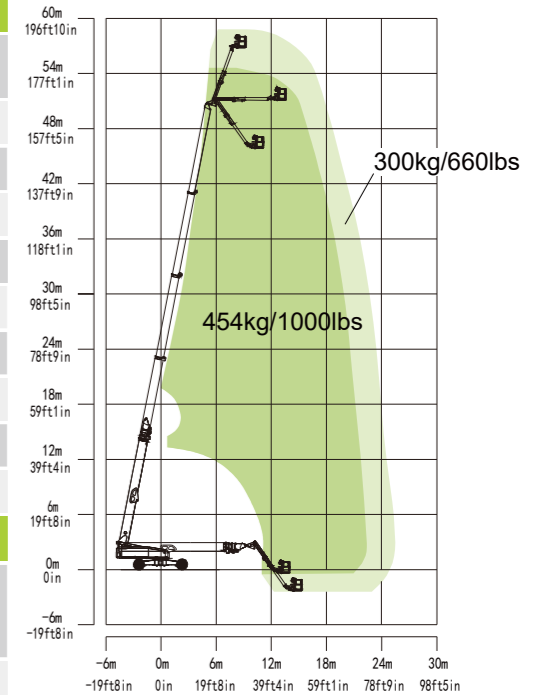

ACCESS WITH ZOOMLION GREEN

Phone: 0086(731)-88353692
E-mail: awp@zoomlion.com

Add: 701 Xulong Nan Lu, Xiangjiang New District, Changsha Hunan, China
Web: www.zoomlion-access.com

ZOOMLION

Model	ZT58J	
	Metric	Imperial
Size		
Work Height	58.8m	192ft 11in
Platform Height	56.8m	186ft 4in
Horizontal Outreach	25.5m	83ft 8in
A - Stowed Length	14.4m	47ft 3in
B - Stowed Width	2.5m	8ft 2in
C - Stowed Height	3.06m	10ft
D - Platform Length	2.44m	8ft
E - Platform Width	0.91m	3ft
F - Wheelbase	5.357/4.69m	17ft 7in/15ft 5in
Tread	2.5/5.15m	8ft 2in/16ft 11in
G - Ground Clearance	0.40m	1ft 4in
Performance		
Platform Capacity (Unrestricted/Restricted)	300/454kg	660/1000lb
Drive Speed (Stowed)	4.5km/h	2.8mph
Gradeability	45%(24°)	
Turning Radius (Inside)	6.79/2.57m	22ft 3in/8ft 5in
Turning Radius (Outside)	8.43/6.39m	27ft 8in/20ft 12in
Turntable Swing	360° continuous	
Platform Rotation	±90°	
Tail Swing	2.25m	7ft 5in
Jib (Range of Articulation)	125°(-55°~70°)	
Max. Wind Speed	12.5m/s	28mph
Power		
Engine	Cummins F3.8(Stage V) Cummins F4.5 (Stage IV) Cummins QSF3.8(StageIII)	
Fuel Tank Capacity	200L	52.8gal
Control Voltage	12V DC	
Hydraulic Tank Capacity	400L	105gal
Drive Mode	4WD	
Steering Mode	Four wheels/Front wheel/Crab	
Tire		
Type	Foam-filled Tires	
Weight		
Gross	29600kg	65256lb